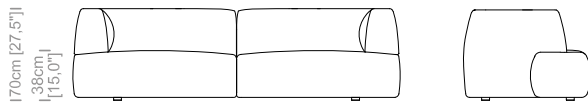

**Molleggio:** cinghie elastiche.

**Piedini:** in plastica, altezza 2cm.

**Rivestimento:** in tessuto, microfibra, ecopelle, parzialmente sfoderabile. Disponibile in vera pelle.

**Dimensioni:** seduta altezza 38cm e profondità 66cm, braccio altezza 70cm e larghezza 30cm.

**Structure:** in solid fir, plywood, wood agglomerate and fiber, completely covered by resin-treated fabric.

**Padding:** seat in non deformable polyurethane foam density 30Kg/m<sup>3</sup>, covered by resin-treated fabric. Backrest in non deformable polyurethane foam density 35Kg/m<sup>3</sup>, covered by polyester fiber.

**Suspensions:** elastic belts.

**Feet:** plastic feet, height 0,8".

**Cover:** in fabric, microfiber, artificial leather, partly removable. Available in real leather.

**Dimensions:** seat height 15,1" and depth 26", armrest height 27,5" and width 11,8".

Le misure sono espresse in centimetri e [pollici].  
All dimensions are in centimeters and [inches].

Le illustrazioni hanno valore indicativo. Aurora S.r.l. si riserva il diritto di apportare eventuali modifiche per migliorare i propri prodotti.  
The illustrations are indicative. Aurora S.r.l. reserves the right to make any changes to improve their products.