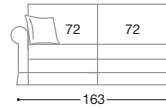

Disponibile anche nella versione fissa > Available also without bed

Poltrona > Armchair

materasso • mattress
200x70x15h

Divano > Sofa

materasso • mattress
200x100x15h

materasso • mattress
200x120x15h

materasso • mattress
200x140x15h

materasso • mattress
200x160x15h

Terminale DX-SX > Armrest unit

materasso • mattress
200x70x15h

materasso • mattress
200x100x15h

materasso • mattress
200x120x15h

materasso • mattress
200x140x15h

materasso • mattress
200x160x15h

Panca contenitore > Bench with box

Vano contenitore > Box dimensions 162x73x18h cm

Profondità divano con rete aperta cm. 217 > Maximum depth with opened mattress cm 217

otto

design: Studio Archimeta