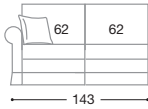

Disponibile anche nella versione fissa > Available also without bed

Poltrona > Armchair

materasso • mattress
200x70x15h

Divano > Sofa

materasso • mattress
200x100x15h

materasso • mattress
200x120x15h

materasso • mattress
200x140x15h

materasso • mattress
200x160x15h

Terminale DX-SX > Armrest unit

materasso • mattress
200x70x15h

materasso • mattress
200x100x15h

materasso • mattress
200x120x15h

materasso • mattress
200x140x15h

materasso • mattress
200x160x15h

Panca contenitore > Bench with box

Vano contenitore > Box dimensions 162x73x18h cm

Profondità divano con rete aperta cm. 217 > Maximum depth with opened mattress cm 217

otto

design: Studio Archimeta