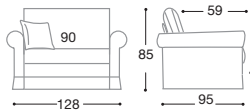

Disponibile anche nella versione fissa > Available also without bed

Poltrona > Armchair

materasso • mattress
200x70x15h

Divano > Sofa

materasso • mattress
200x100x15h

materasso • mattress
200x120x15h

materasso • mattress
200x140x15h

materasso • mattress
200x160x15h

Terminale DX-SX > Armrest unit

materasso • mattress
200x70x15h

materasso • mattress
200x100x15h

materasso • mattress
200x120x15h

materasso • mattress
200x140x15h

materasso • mattress
200x160x15h

Panca contenitore > Bench with box

Vano contenitore > Box dimensions 162x73x18h cm

Profondità divano con rete aperta cm. 217 > Maximum depth with opened mattress cm 217

otto

design: Studio Archimeta