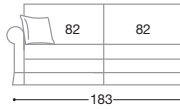

Disponibile anche nella versione fissa > Available also without bed

Poltrona > Armchair

materasso • mattress
200x70x15h

Divano > Sofa

materasso • mattress
200x100x15h

materasso • mattress
200x120x15h

materasso • mattress
200x140x15h

materasso • mattress
200x160x15h

Terminale DX-SX > Armrest unit

materasso • mattress
200x70x15h

materasso • mattress
200x100x15h

materasso • mattress
200x120x15h

materasso • mattress
200x140x15h

materasso • mattress
200x160x15h

Panca contenitore > Bench with box

Vano contenitore > Box dimensions 162x73x18h cm

Profondità divano con rete aperta cm. 217 > Maximum depth with opened mattress cm 217

otto

design: Studio Archimeta