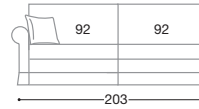

Disponibile anche nella versione fissa > Available also without bed

Poltrona > Armchair

materasso • mattress
200x70x15h

Divano > Sofa

materasso • mattress
200x100x15h

materasso • mattress
200x120x15h

materasso • mattress
200x140x15h

materasso • mattress
200x160x15h

Terminale DX-SX > Armrest unit

materasso • mattress
200x70x15h

materasso • mattress
200x100x15h

materasso • mattress
200x120x15h

materasso • mattress
200x140x15h

materasso • mattress
200x160x15h

Panca contenitore > Bench with box

Vano contenitore > Box dimensions 162x73x18h cm

Profondità divano con rete aperta cm. 217 > Maximum depth with opened mattress cm 217

otto

design: Studio Archimeta