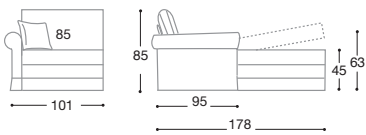

Disponibile anche nella versione fissa > Available also without bed

Poltrona > Armchair

materasso • mattress
200x70x15h

Divano > Sofa

materasso • mattress
200x100x15h

materasso • mattress
200x120x15h

materasso • mattress
200x140x15h

materasso • mattress
200x160x15h

Terminale DX-SX > Armrest unit

materasso • mattress
200x70x15h

materasso • mattress
200x100x15h

materasso • mattress
200x120x15h

materasso • mattress
200x140x15h

materasso • mattress
200x160x15h

Panca contenitore > Bench with box

Vano contenitore > Box dimensions 162x73x18h cm

Profondità divano con rete aperta cm. 217 > Maximum depth with opened mattress cm 217

otto

design: Studio Archimeta