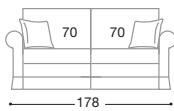

Disponibile anche nella versione fissa > Available also without bed

Poltrona > Armchair

materasso • mattress
200x70x15h

Divano > Sofa

materasso • mattress
200x100x15h

materasso • mattress
200x120x15h

materasso • mattress
200x140x15h

materasso • mattress
200x160x15h

Terminale DX-SX > Armrest unit

materasso • mattress
200x70x15h

materasso • mattress
200x100x15h

materasso • mattress
200x120x15h

materasso • mattress
200x140x15h

materasso • mattress
200x160x15h

Panca contenitore > Bench with box

Vano contenitore > Box dimensions 162x73x18h cm

Profondità divano con rete aperta cm. 217 > Maximum depth with opened mattress cm 217

otto

design: Studio Archimeta