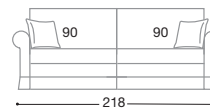

Disponibile anche nella versione fissa > Available also without bed

Poltrona > Armchair

materasso • mattress
200x70x15h

Divano > Sofa

materasso • mattress
200x100x15h

materasso • mattress
200x120x15h

materasso • mattress
200x140x15h

materasso • mattress
200x160x15h

Terminale DX-SX > Armrest unit

materasso • mattress
200x70x15h

materasso • mattress
200x100x15h

materasso • mattress
200x120x15h

materasso • mattress
200x140x15h

materasso • mattress
200x160x15h

Panca contenitore > Bench with box

Vano contenitore > Box dimensions 162x73x18h cm

Profondità divano con rete aperta cm. 217 > Maximum depth with opened mattress cm 217

otto

design: Studio Archimeta