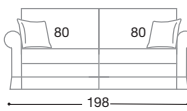

Disponibile anche nella versione fissa > Available also without bed

Poltrona > Armchair

materasso • mattress
200x70x15h

Divano > Sofa

materasso • mattress
200x100x15h

materasso • mattress
200x120x15h

materasso • mattress
200x140x15h

materasso • mattress
200x160x15h

Terminale DX-SX > Armrest unit

materasso • mattress
200x70x15h

materasso • mattress
200x100x15h

materasso • mattress
200x120x15h

materasso • mattress
200x140x15h

materasso • mattress
200x160x15h

Panca contenitore > Bench with box

Vano contenitore > Box dimensions 162x73x18h cm

Profondità divano con rete aperta cm. 217 > Maximum depth with opened mattress cm 217

otto

design: Studio Archimeta