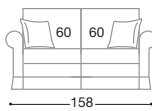

Disponibile anche nella versione fissa > Available also without bed

Poltrona > Armchair

materasso • mattress
200x70x15h

Divano > Sofa

materasso • mattress
200x100x15h

materasso • mattress
200x120x15h

materasso • mattress
200x140x15h

materasso • mattress
200x160x15h

Terminale DX-SX > Armrest unit

materasso • mattress
200x70x15h

materasso • mattress
200x100x15h

materasso • mattress
200x120x15h

materasso • mattress
200x140x15h

materasso • mattress
200x160x15h

Panca contenitore > Bench with box

Vano contenitore > Box dimensions 162x73x18h cm

Profondità divano con rete aperta cm. 217 > Maximum depth with opened mattress cm 217

otto

design: Studio Archimeta