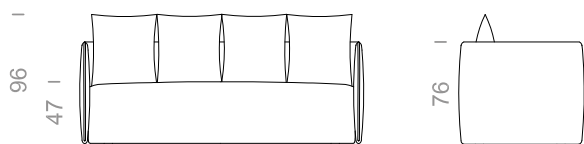

Dimensioni: Seduta altezza 47cm, braccio altezza 76cm e larghezza 5cm.

Structure: in solid fir, wood agglomerate and fiber, completely covered by resin-treated fabric.

Padding: seat cushions in non deformable polyurethane foam density 30Kg/m³, covered by polyester fiber. Backrest in sterilized goose feathers and polyester particles, covered by feather-proof fabric.

Dimensions: seat height 18,7", armrest height 30" and width 2".

Le misure sono espresse in centimetri e [pollici].
All dimensions are in centimeters and [inches].

Divano-letto 3 posti.
3 seater sofa-bed.