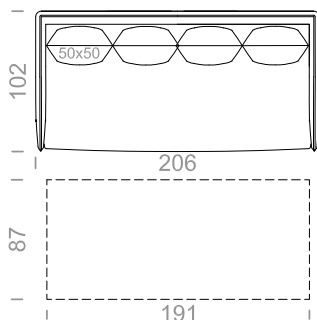

Dimensioni: Seduta altezza 47cm, braccio altezza 76cm e larghezza 5cm.

Structure: in solid fir, wood agglomerate and fiber, completely covered by resin-treated fabric.

Padding: seat cushions in non deformable polyurethane foam density 30Kg/m³, covered by polyester fiber. Backrest in sterilized goose feathers and polyester particles, covered by feather-proof fabric.

Suspensions: wooden slats.

Bed: steel structure with wooden slats. 2 single polyurethane foam mattresses, height 4,7".

Feet: steel feet.

Cover: in fabric, microfiber, artificial leather, completely removable. Available in real leather (removable cushions covers).

Dimensions: seat height 18,7", armrest height 30" and width 2".

Le misure sono espresse in centimetri e [pollici].
All dimensions are in centimeters and [inches].

Divano-letto 3 posti.
3 seater sofa-bed.

Base letto 191x87 cm, mat. 195x80cm.
Bed base [75.2"x34.2"], mat. [76.7"x31.5"]

Due materassi singoli inclusi.
Two single mattresses included.