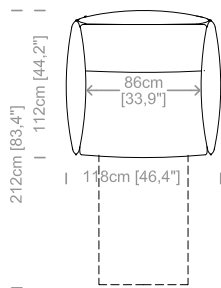

Dimensioni: seduta altezza 47cm e profondità 64cm, braccio altezza 67cm e larghezza 15cm.

Structure: in solid fir, plywood, wood agglomerate and fiber, completely covered by resin-treated fabric.

Padding: seat in non deformable polyurethane foam density 30kg/m³, covered by polyester fiber. Back in non deformable polyurethane foam density 40kg/m³, covered by polyester fiber.

Suspensions: elastic belts.

Bed: pull out steel mechanism with steel net and elastic straps. Polyurethane foam mattress, height 7".

Feet: plastic feet, height 2".

Cover: in fabric, microfiber, artificial leather, completely removable. Available in real leather (removable cushions covers).

Dimensions: seat height 19.1" and depth 25.2", armrest height 26.4" and width 5.9".

Le misure sono espresse in centimetri e [pollici].
All dimensions are in centimeters and [inches].

Poltrona-letto.
Armchair-bed.

Base letto 90cm, mat. 70cm
Bed base [35.4"], mat. [27.5"]

Divano-letto 2 posti.
2 seater sofa-bed.

Base letto 140, mat. 120cm
Bed base [55.1"], cmmat. [47.2"]

Divano-letto 3 posti.
3 seater sofa-bed.

Base letto 160cm, mat. 140cm
Bed base [63"], mat. [55.1"]