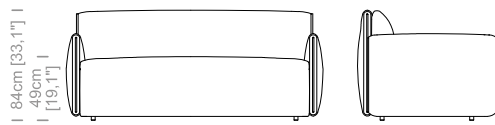

Dimensioni: seduta altezza 47cm e profondità 64cm, braccio altezza 67cm e larghezza 15cm.

Structure: in solid fir, plywood, wood agglomerate and fiber, completely covered by resin-treated fabric.

Padding: seat in non deformable polyurethane foam density 30kg/m³, covered by polyester fiber. Back in non deformable polyurethane foam density 40kg/m³, covered by polyester fiber.

Suspensions: elastic belts.

Bed: pull out steel mechanism with steel net and elastic straps. Polyurethane foam mattress, height 7".

Feet: plastic feet, height 2".

Cover: in fabric, microfiber, artificial leather, completely removable. Available in real leather (removable cushions covers).

Dimensions: seat height 19.1" and depth 25.2", armrest height 26.4" and width 5.9".

Le misure sono espresse in centimetri e [pollici].
All dimensions are in centimeters and [inches].

Poltrona-letto.
Armchair-bed.

Base letto 90cm, mat. 70cm
Bed base [35.4"], mat. [27.5"]

Divano-letto 2 posti.
2 seater sofa-bed.

Base letto 140, mat. 120cm
Bed base [55.1"], cmmat. [47.2"]

Divano-letto 3 posti.
3 seater sofa-bed.

Base letto 160cm, mat. 140cm
Bed base [63"], mat. [55.1"]